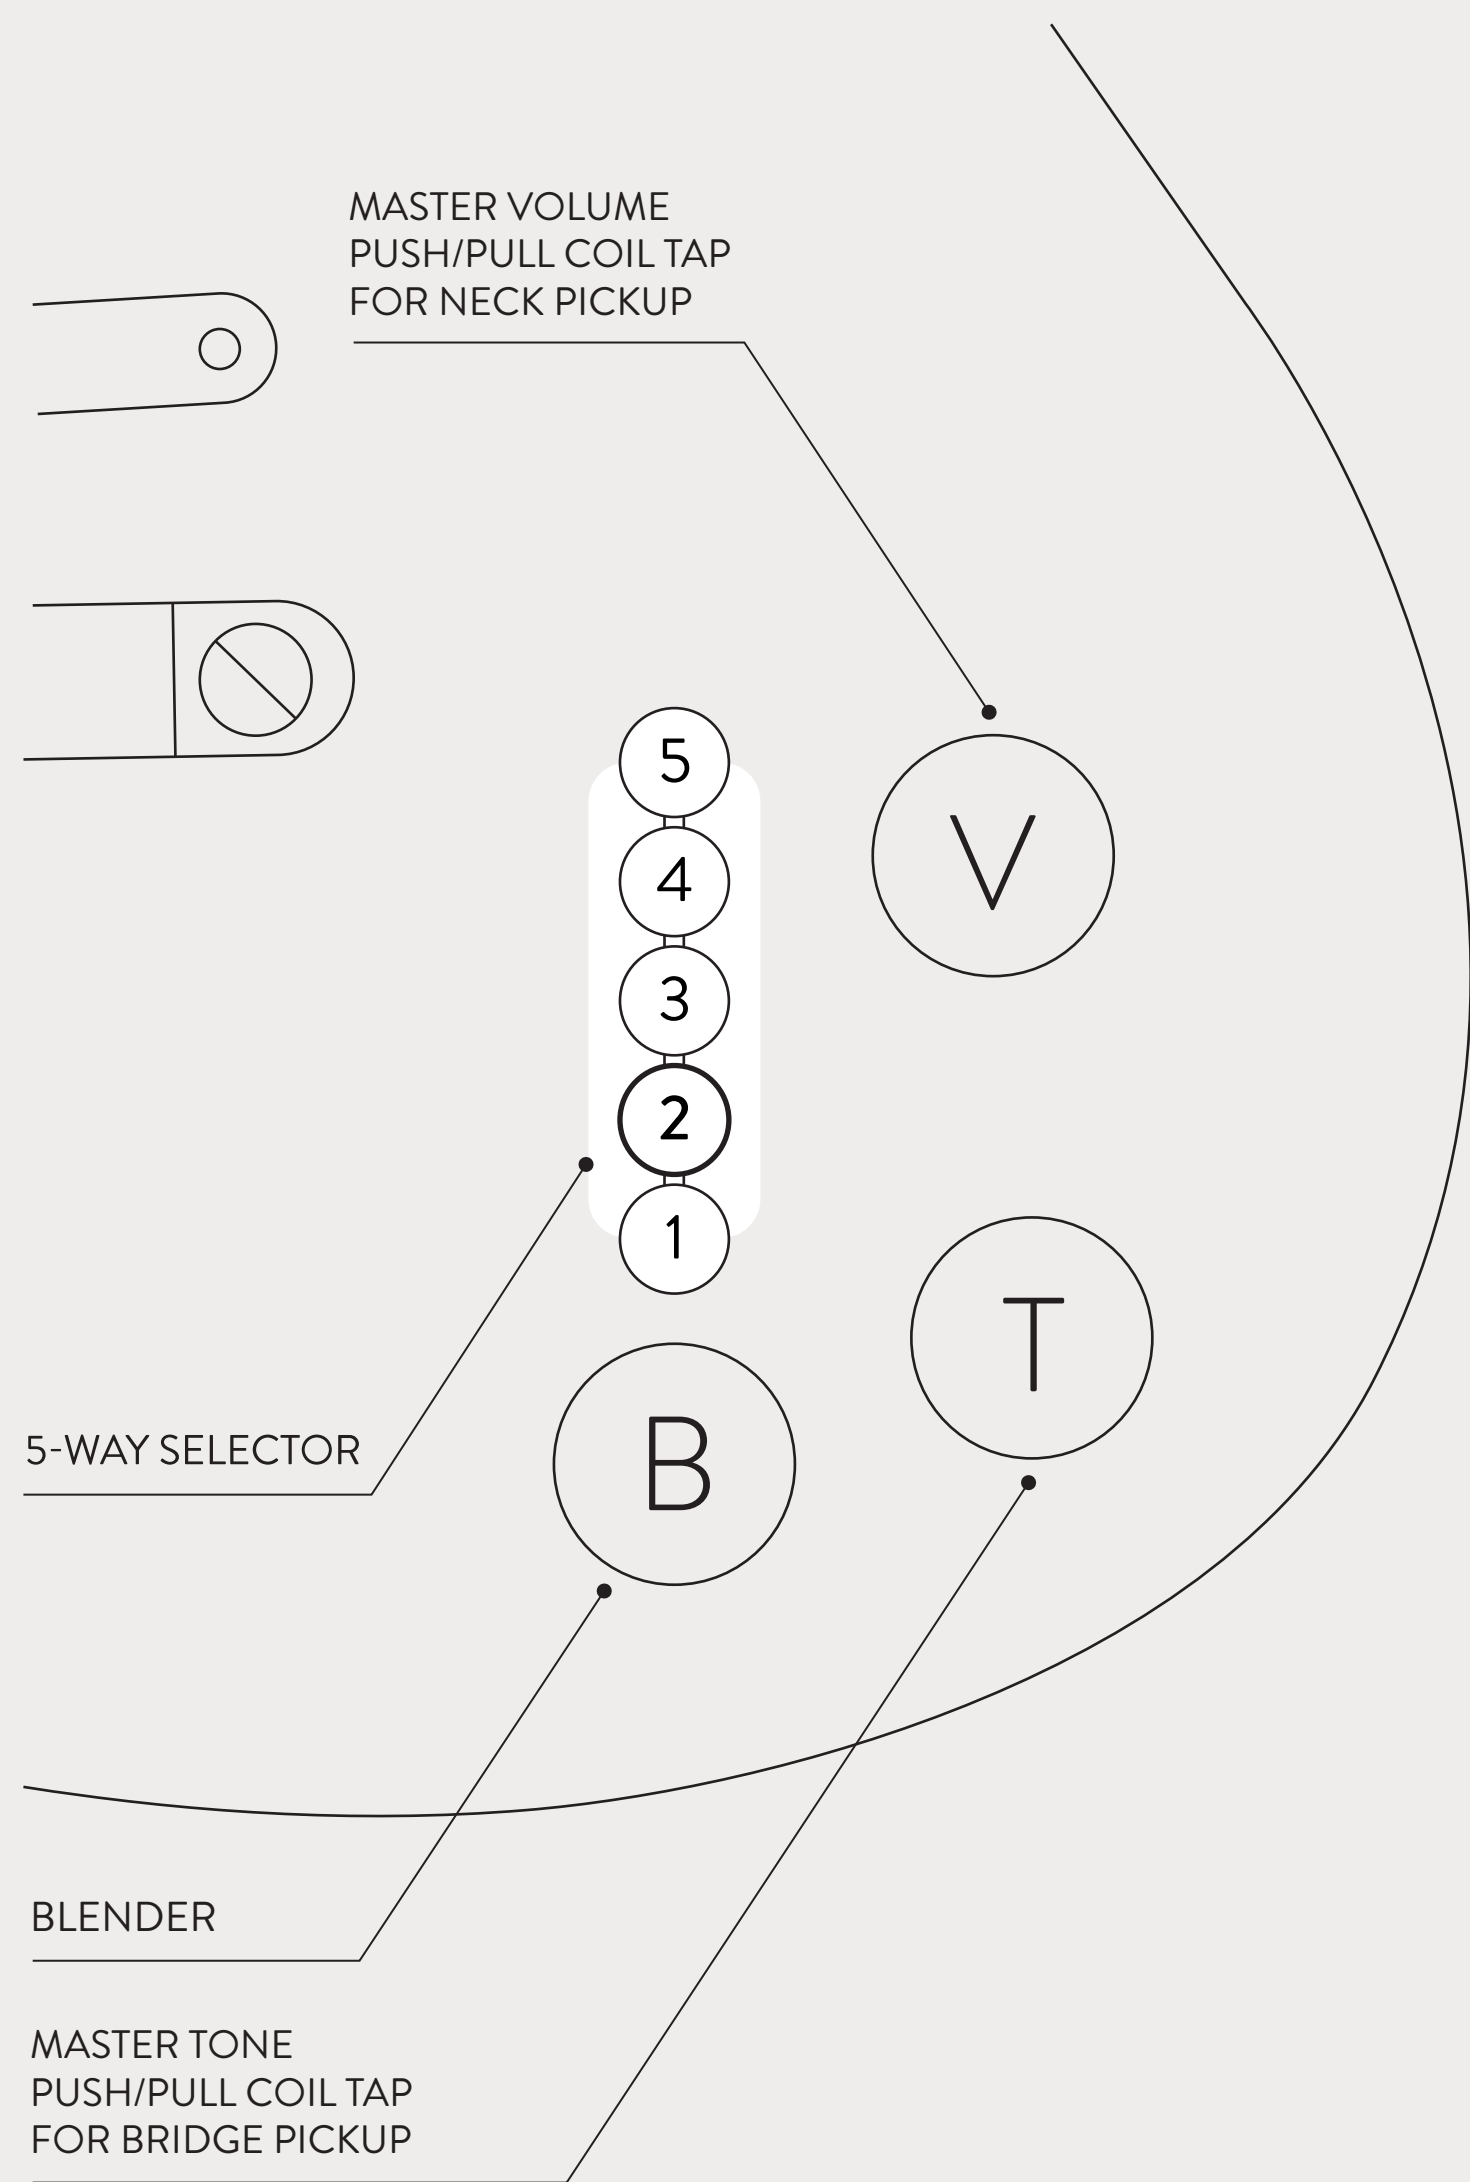

DELUXE AND PREMIER BOB WEIR BEDFORD BLENDER KNOB & COIL TAPPING TONE DIAGRAM

POSITION	VOLUME PUSH/PULL	tone PUSH/PULL	BLENDER	NECK	MIDDLE	BRIDGE
1	↓	↓	10	○	○	●
	↓	↓	0	●	○	●
	↓	↑	10	○	○	○
	↓	↑	0	●	○	○
	↑	↑	10	○	○	○
	↑	↑	0	●	○	○
	↑	↓	10	○	○	●
	↑	↓	0	●	○	●
2	↓	↓	10	○	■	●
	↓	↓	0	●	■	●
	↓	↑	10	○	■	○
	↓	↑	0	●	■	○
	↑	↑	10	○	■	○
	↑	↑	0	●	■	○
	↑	↓	10	○	■	●
	↑	↓	0	●	■	●
3	↓	↓	10	○	■	○
	↓	↓	0	○	■	○
	↓	↑	10	○	■	○
	↓	↑	0	○	■	○
	↑	↑	10	○	■	○
	↑	↑	0	○	■	○
	↑	↓	10	○	■	○
	↑	↓	0	○	■	○
4	↓	↓	10	●	■	○
	↓	↓	0	●	■	●
	↓	↑	10	●	■	○
	↓	↑	0	●	■	○
	↑	↑	10	○	■	○
	↑	↑	0	●	■	○
	↑	↓	10	○	■	○
	↑	↓	0	●	■	●
5	↓	↓	10	●	○	○
	↓	↓	0	●	○	●
	↓	↑	10	●	○	○
	↓	↑	0	●	○	○
	↑	↑	10	○	○	○
	↑	↑	0	●	○	○
	↑	↓	10	○	○	○
	↑	↓	0	●	○	●

DELUXE AND PREMIER BOB WEIR BEDFORD BLENDER KNOB & COIL TAPPING TONE DIAGRAM

POSITION	VOLUME PUSH/PULL	TONE PUSH/PULL	BLENDER	NECK	MIDDLE	BRIDGE
1	↓	↓	10	○	○	●
	↓	↓	0	●	○	●
	↓	↑	10	○	○	○●
	↓	↑	0	●	○	○●
	↑	↑	10	○	○	○●
	↑	↑	0	●	○	○●
	↑	↓	10	○	○	●
	↑	↓	0	●	○	●

DELUXE AND PREMIER BOB WEIR BEDFORD BLENDER KNOB & COIL TAPPING TONE DIAGRAM

POSITION	VOLUME PUSH/PULL	TONE PUSH/PULL	BLENDER	NECK	MIDDLE	BRIDGE
2	↓	↓	10	○	■	■
	↓	↓	0	■	■	■
	↓	↑	10	○	■	○
	↓	↑	0	■	■	○
	↑	↑	10	○	■	○
	↑	↑	0	■	■	○
	↑	↓	10	○	■	■
	↑	↓	0	■	■	■

DELUXE AND PREMIER BOB WEIR BEDFORD BLENDER KNOB & COIL TAPPING TONE DIAGRAM

POSITION	VOLUME PUSH/PULL	TONE PUSH/PULL	BLENDER	NECK	MIDDLE	BRIDGE
3	↓	↓	10	○	■	○
	↓	↓	0	○	■	○
	↓	↑	10	○	■	○
	↓	↑	0	○	■	○
	↑	↑	10	○	■	○
	↑	↑	0	○	■	○
	↑	↓	10	○	■	○
	↑	↓	0	○	■	○