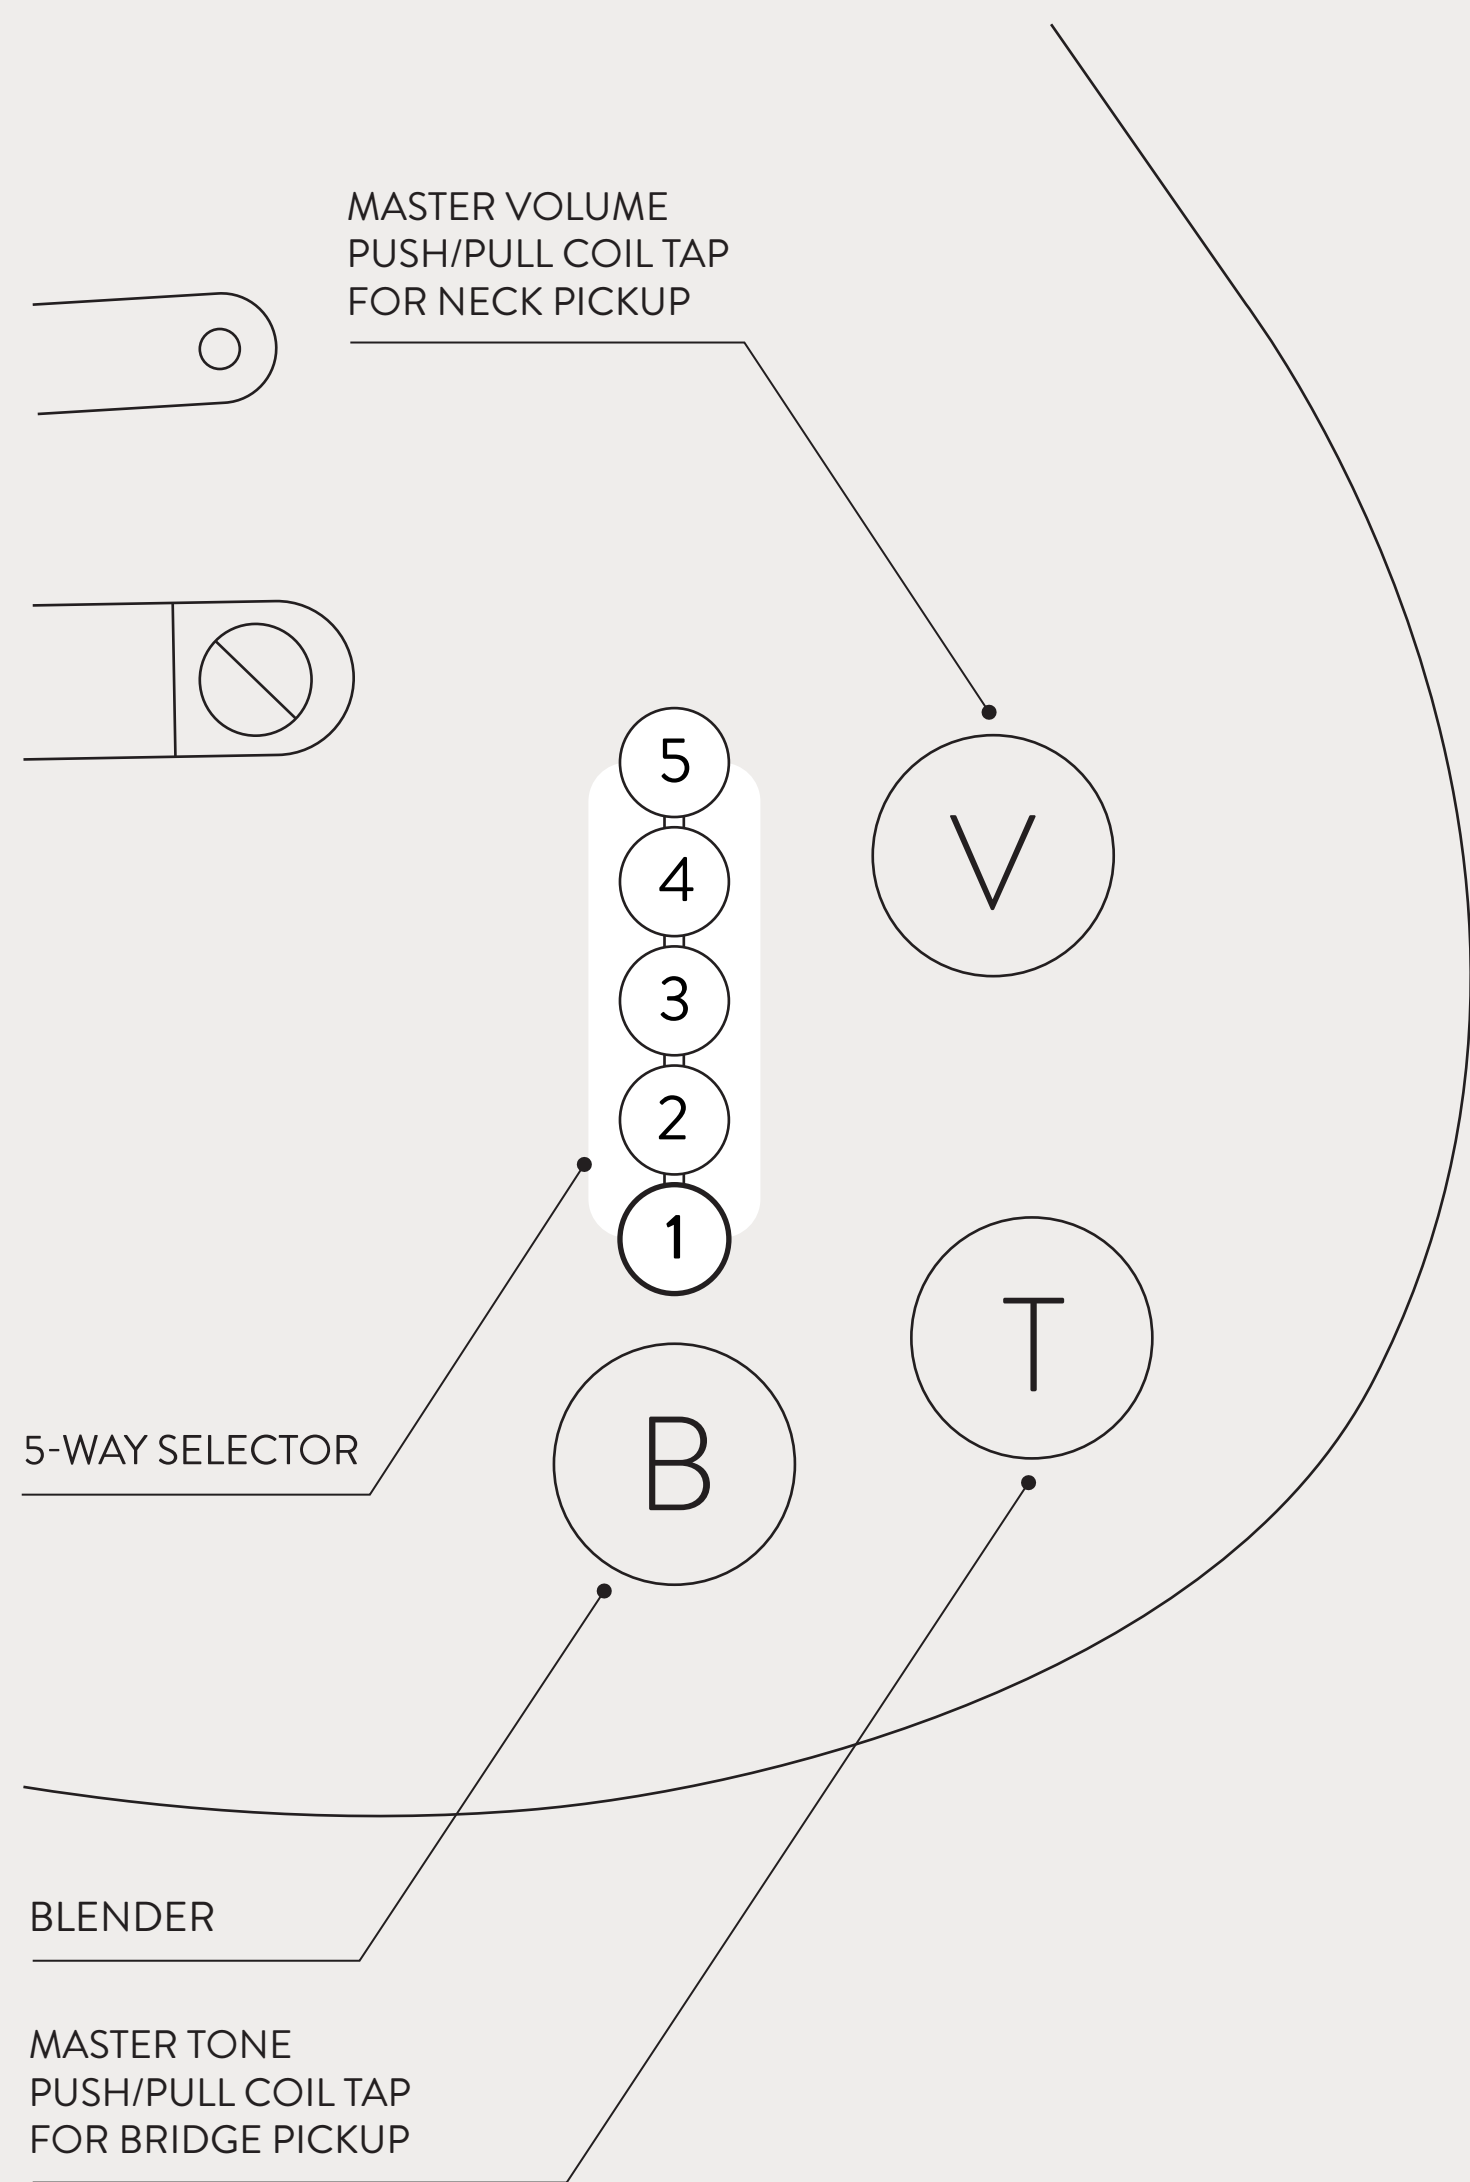

DELUXE AND PREMIER BOB WEIR BEDFORD BLENDER KNOB & COIL TAPPING TONE DIAGRAM

POSITION	VOLUME PUSH/PULL	tone PUSH/PULL	BLENDER	NECK	MIDDLE	BRIDGE
1	↓	↓	10	○	○	●
	↓	↓	0	●	○	●
	↓	↑	10	○	○	○
	↓	↑	0	●	○	○
	↑	↑	10	○	○	○
	↑	↑	0	●	○	○
	↑	↓	10	○	○	●
	↑	↓	0	●	○	●
2	↓	↓	10	○	■	●
	↓	↓	0	●	■	●
	↓	↑	10	○	■	○
	↓	↑	0	●	■	○
	↑	↑	10	○	■	○
	↑	↑	0	●	■	○
	↑	↓	10	○	■	●
	↑	↓	0	●	■	●
3	↓	↓	10	○	■	○
	↓	↓	0	○	■	○
	↓	↑	10	○	■	○
	↓	↑	0	○	■	○
	↑	↑	10	○	■	○
	↑	↑	0	○	■	○
	↑	↓	10	○	■	○
	↑	↓	0	○	■	○
4	↓	↓	10	●	■	○
	↓	↓	0	●	■	●
	↓	↑	10	●	■	○
	↓	↑	0	●	■	○
	↑	↑	10	○	■	○
	↑	↑	0	●	■	○
	↑	↓	10	○	■	○
	↑	↓	0	●	■	●
5	↓	↓	10	●	○	○
	↓	↓	0	●	○	●
	↓	↑	10	●	○	○
	↓	↑	0	●	○	○
	↑	↑	10	○	○	○
	↑	↑	0	●	○	○
	↑	↓	10	○	○	○
	↑	↓	0	●	○	●

DELUXE AND PREMIER BOB WEIR BEDFORD BLENDER KNOB & COIL TAPPING TONE DIAGRAM

POSITION	VOLUME PUSH/PULL	TONE PUSH/PULL	BLENDER	NECK	MIDDLE	BRIDGE
1	↓	↓	10	○	○	●
	↓	↓	0	●	○	●
	↓	↑	10	○	○	○●
	↓	↑	0	●	○	○●
	↑	↑	10	○	○	○●
	↑	↑	0	●	○	○●
	↑	↓	10	○	○	●
	↑	↓	0	●	○	●

DELUXE AND PREMIER BOB WEIR BEDFORD BLENDER KNOB & COIL TAPPING TONE DIAGRAM

POSITION	VOLUME PUSH/PULL	TONE PUSH/PULL	BLENDER	NECK	MIDDLE	BRIDGE
2	↓	↓	10	○	■	■
	↓	↓	0	■	■	■
	↓	↑	10	○	■	○
	↓	↑	0	■	■	○
	↑	↑	10	○	■	○
	↑	↑	0	■	■	○
	↑	↓	10	○	■	■
	↑	↓	0	■	■	■

DELUXE AND PREMIER BOB WEIR BEDFORD BLENDER KNOB & COIL TAPPING TONE DIAGRAM

POSITION	VOLUME PUSH/PULL	TONE PUSH/PULL	BLENDER	NECK	MIDDLE	BRIDGE
3	↓	↓	10	○	■	○
	↓	↓	0	○	■	○
	↓	↑	10	○	■	○
	↓	↑	0	○	■	○
	↑	↑	10	○	■	○
	↑	↑	0	○	■	○
	↑	↓	10	○	■	○
	↑	↓	0	○	■	○