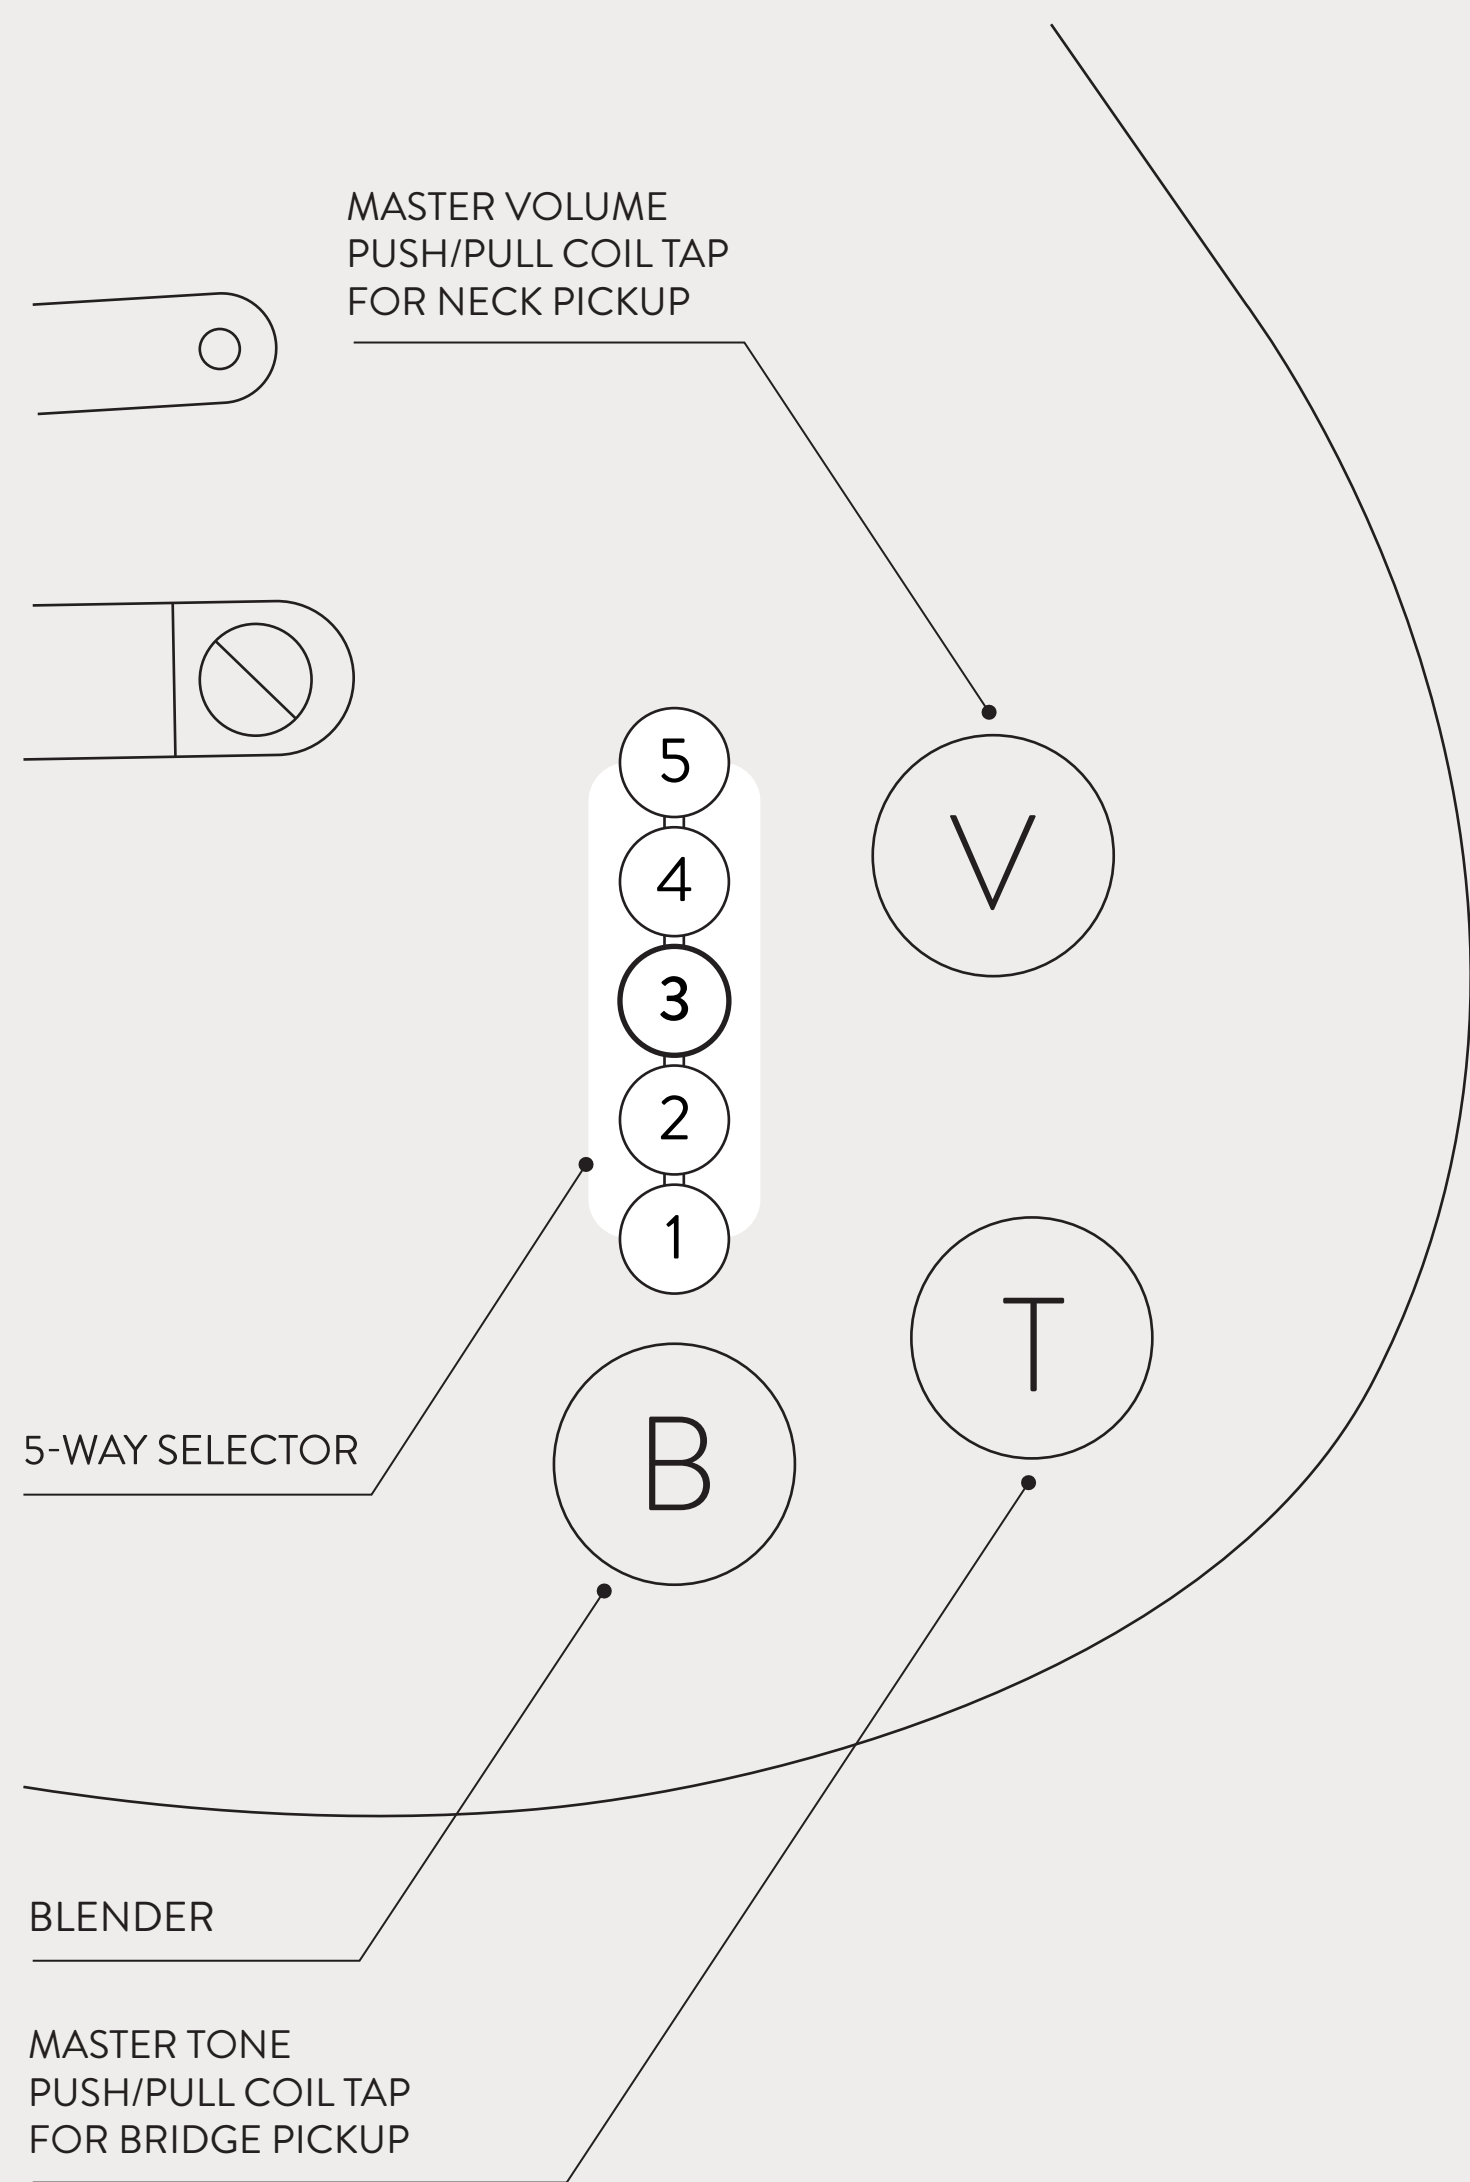

DELUXE AND PREMIER BOB WEIR BEDFORD BLENDER KNOB & COIL TAPPING TONE DIAGRAM

POSITION	VOLUME PUSH/PULL	TONE PUSH/PULL	BLENDER	NECK	MIDDLE	BRIDGE
1	↓	↓	10	○	○	●
	↓	↓	0	●	○	●
	↓	↑	10	○	○	○●
	↓	↑	0	●	○	○●
	↑	↑	10	○	○	○●
	↑	↑	0	●	○	○●
	↑	↓	10	○	○	●
	↑	↓	0	●	○	●

DELUXE AND PREMIER BOB WEIR BEDFORD BLENDER KNOB & COIL TAPPING TONE DIAGRAM

POSITION	VOLUME PUSH/PULL	TONE PUSH/PULL	BLENDER	NECK	MIDDLE	BRIDGE
2	↓	↓	10	○	■	■
	↓	↓	0	■	■	■
	↓	↑	10	○	■	○
	↓	↑	0	■	■	○
	↑	↑	10	○	■	○
	↑	↑	0	■	■	○
	↑	↓	10	○	■	■
	↑	↓	0	■	■	■

DELUXE AND PREMIER BOB WEIR BEDFORD BLENDER KNOB & COIL TAPPING TONE DIAGRAM

POSITION	VOLUME PUSH/PULL	TONE PUSH/PULL	BLENDER	NECK	MIDDLE	BRIDGE
3	↓	↓	10	○	■	○
	↓	↓	0	○	■	○
	↓	↑	10	○	■	○
	↓	↑	0	○	■	○
	↑	↑	10	○	■	○
	↑	↑	0	○	■	○
	↑	↓	10	○	■	○
	↑	↓	0	○	■	○

DELUXE AND PREMIER BOB WEIR BEDFORD BLENDER KNOB & COIL TAPPING TONE DIAGRAM

POSITION	VOLUME PUSH/PULL	TONE PUSH/PULL	BLENDER	NECK	MIDDLE	BRIDGE
4	↓	↓	10	█	█	○
	↓	↓	0	█	█	█
	↓	↑	10	█	█	○
	↓	↑	0	█	█	█
	↑	↑	10	○	█	○
	↑	↑	0	○	█	█
	↑	↓	10	○	█	○
	↑	↓	0	○	█	█